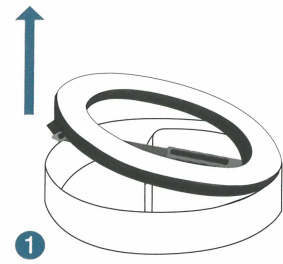

LED RING LIGHT
SpotLight FoldUp 102

Hama GmbH & Co KG
86652 Monheim / Germany

Service & Support

www.hama.com

+49 9091 502-0

D GB

00004642/06.20

All listed brands are trademarks of the corresponding companies. Errors and omissions excepted, and subject to technical changes. Our general terms of delivery and payment are applied.

A

B

C