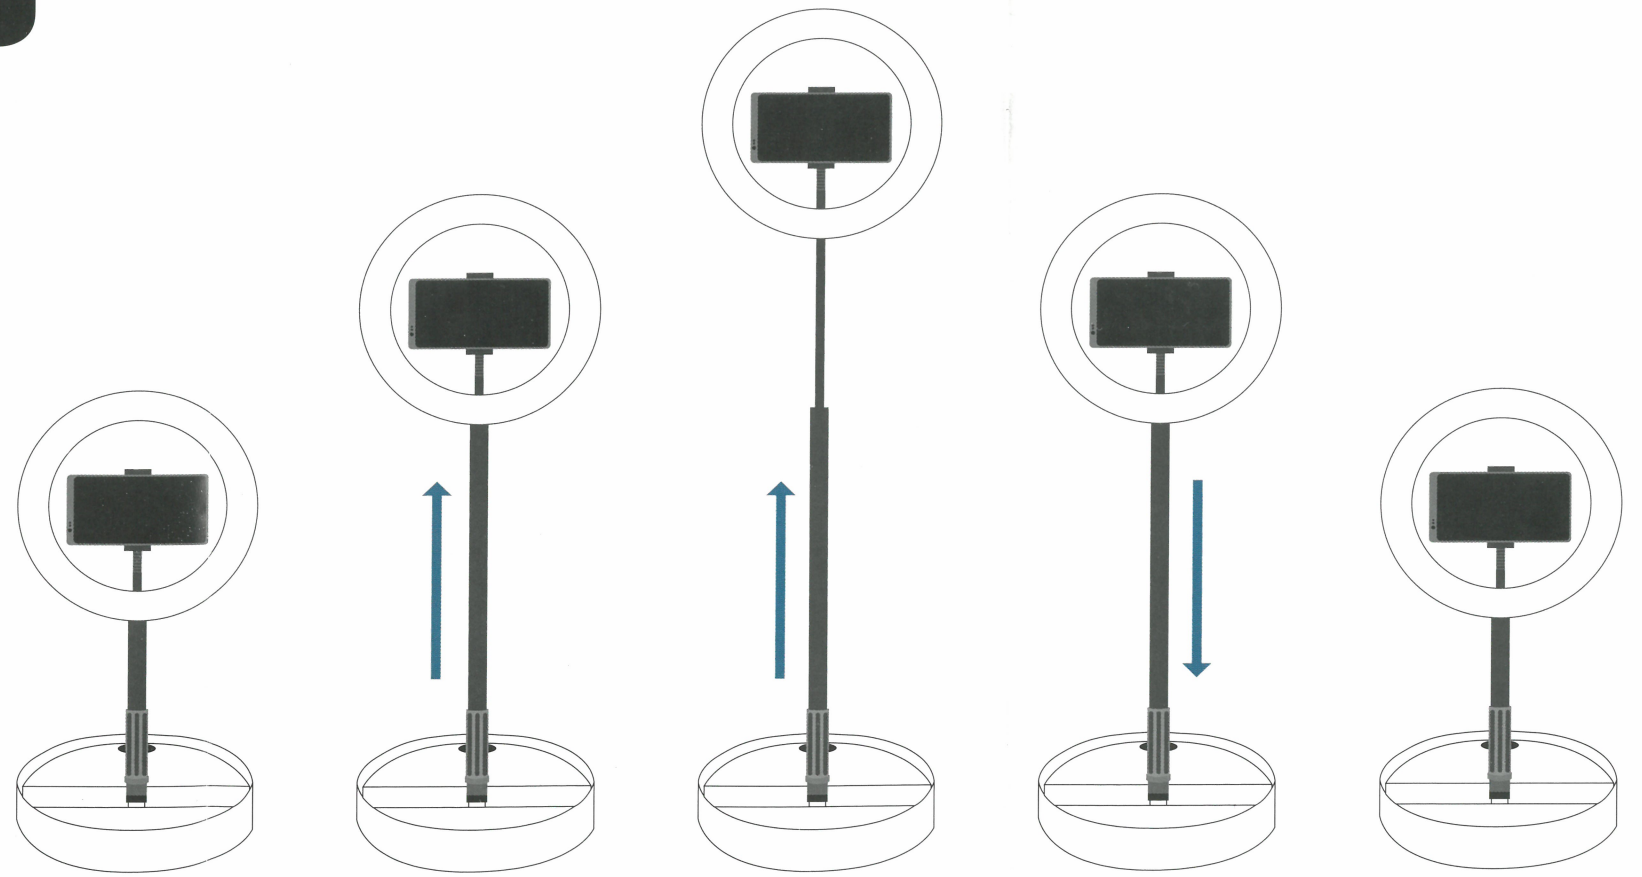

LED RING LIGHT
SpotLight FoldUp 102

Hama GmbH & Co KG
86652 Monheim / Germany

Service & Support

www.hama.com

+49 9091 502-0

D GB

00004642/06.20

All listed brands are trademarks of the corresponding companies. Errors and omissions excepted, and subject to technical changes. Our general terms of delivery and payment are applied.

A

B

C