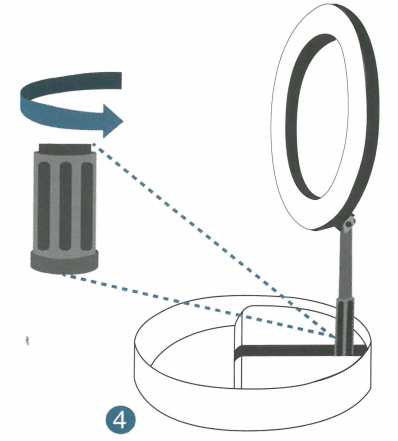

LED RING LIGHT
SpotLight FoldUp 102

Hama GmbH & Co KG
86652 Monheim / Germany

Service & Support

www.hama.com

+49 9091 502-0

D GB

00004642/06.20

All listed brands are trademarks of the corresponding companies. Errors and omissions excepted, and subject to technical changes. Our general terms of delivery and payment are applied.

A

B

C