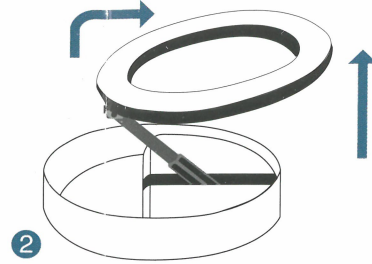

LED RING LIGHT
SpotLight FoldUp 102

Hama GmbH & Co KG
86652 Monheim / Germany

Service & Support

www.hama.com

+49 9091 502-0

D GB

00004642/06.20

All listed brands are trademarks of the corresponding companies. Errors and omissions excepted, and subject to technical changes. Our general terms of delivery and payment are applied.

A

B

C