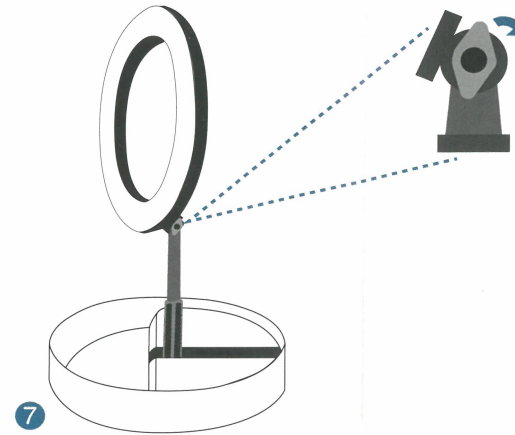

LED RING LIGHT
SpotLight FoldUp 102

Hama GmbH & Co KG
86652 Monheim / Germany

Service & Support

www.hama.com

+49 9091 502-0

D GB

00004642/06.20

All listed brands are trademarks of the corresponding companies. Errors and omissions excepted, and subject to technical changes. Our general terms of delivery and payment are applied.

A