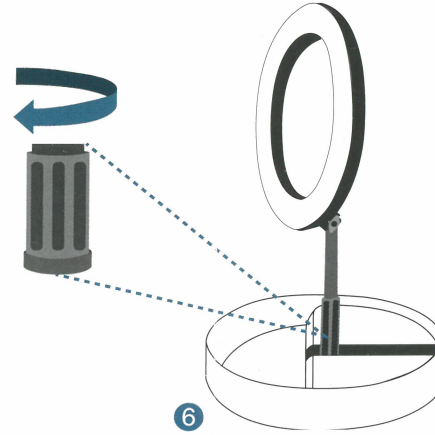

LED RING LIGHT
SpotLight FoldUp 102

Hama GmbH & Co KG
86652 Monheim / Germany

Service & Support

www.hama.com

+49 9091 502-0

D GB

00004642/06.20

All listed brands are trademarks of the corresponding companies. Errors and omissions excepted, and subject to technical changes. Our general terms of delivery and payment are applied.

A

B

C