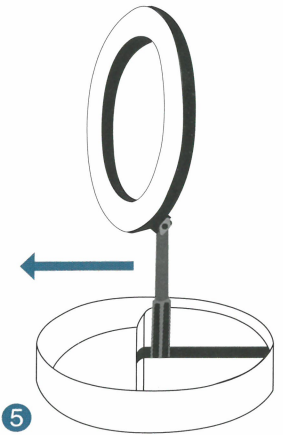

LED RING LIGHT
SpotLight FoldUp 102

Hama GmbH & Co KG
86652 Monheim / Germany

Service & Support

www.hama.com

+49 9091 502-0

D GB

00004642/06.20

All listed brands are trademarks of the corresponding companies. Errors and omissions excepted, and subject to technical changes. Our general terms of delivery and payment are applied.

A

B

C