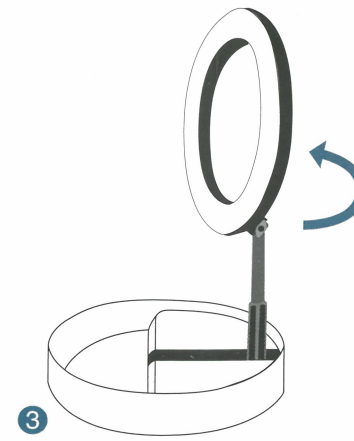

LED RING LIGHT
SpotLight FoldUp 102

Hama GmbH & Co KG
86652 Monheim / Germany

Service & Support

www.hama.com

+49 9091 502-0

D GB

00004642/06.20

All listed brands are trademarks of the corresponding companies. Errors and omissions excepted, and subject to technical changes. Our general terms of delivery and payment are applied.

A

B

C