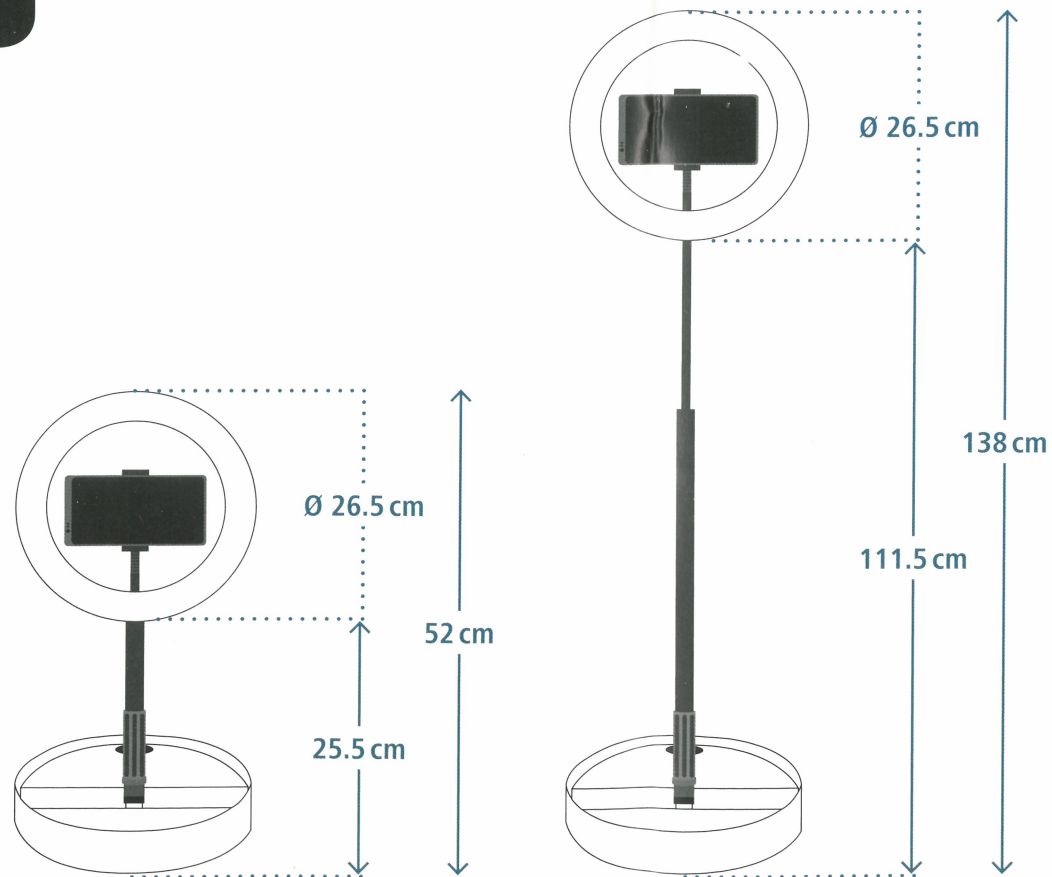

LED RING LIGHT
SpotLight FoldUp 102

Hama GmbH & Co KG
86652 Monheim / Germany

Service & Support

www.hama.com

+49 9091 502-0

D GB

00004642/06.20

All listed brands are trademarks of the corresponding companies. Errors and omissions excepted, and subject to technical changes. Our general terms of delivery and payment are applied.

A

B

C