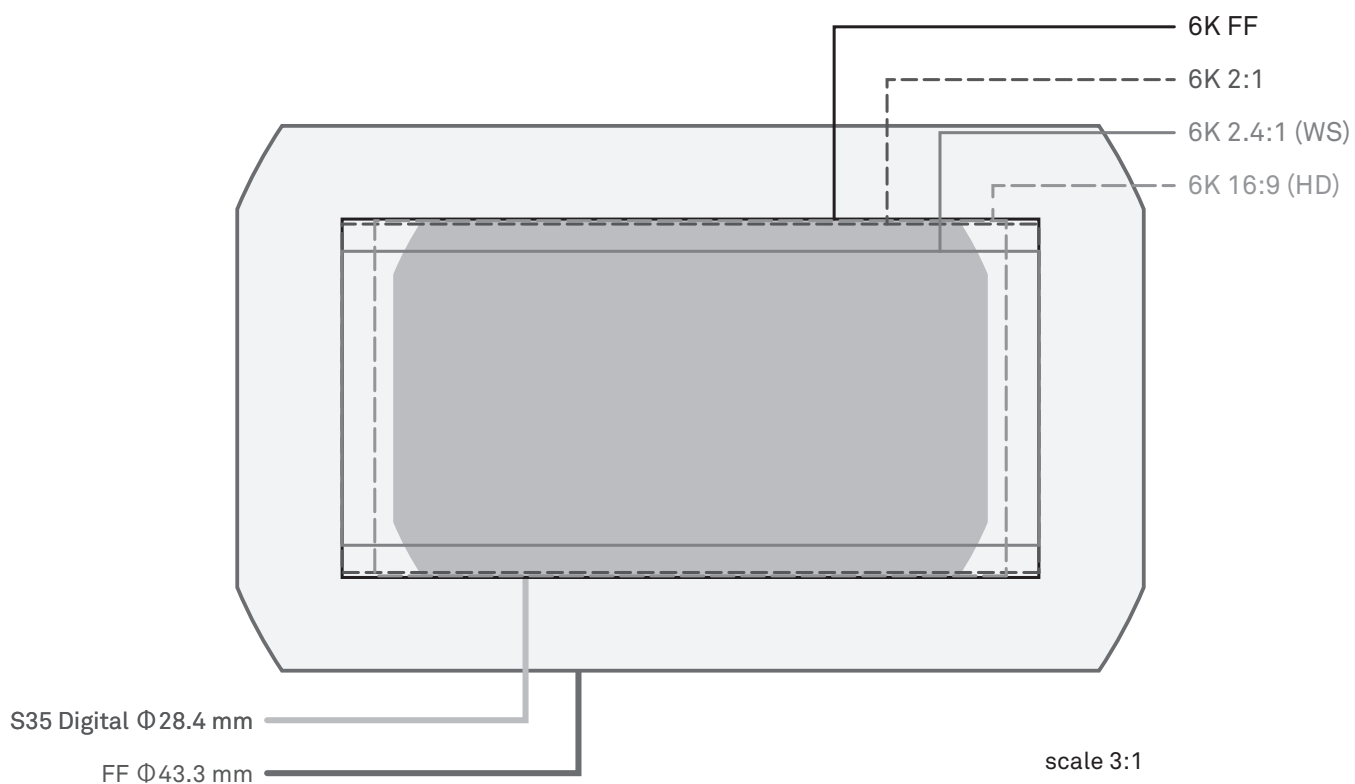

SIGMA

SIGMA CINE LENS

Image coverage on RED cameras

WEAPON DRAGON / EPIC DRAGON / SCARLET DRAGON					
Resolution	Dimensions (mm)			Image Coverage	
	Width	Height	Diagonal	S35 Digital Φ28.4 mm	FF Φ43.3 mm
6K FF	30.72	15.8	34.55	NO	YES
6K 2:1	30.72	15.36	34.35	NO	YES
6K 2.4:1 (WS)	30.72	12.96	33.34	NO	YES
6K 16:9 (HD)	27.84	15.66	31.94	NO	YES

Image Coverage

SIGMA

SIGMA CINE LENS

Image coverage on RED cameras

WEAPON DRAGON / SCARLET-W DRAGON / EPIC DRAGON / SCARLET DRAGON					
Resolution	Dimensions (mm)			Image Coverage	
	Width	Height	Diagonal	S35 Digital Φ28.4 mm	FF Φ43.3 mm
5K FF	25.6	13.5	28.94	NO	YES
5K 2:1	25.6	12.8	28.62	NO	YES
5K 2.4:1 (WS)	25.6	10.8	27.78	YES	YES
5K 16:9 (HD)	24	13.5	27.54	YES	YES

Image Coverage

SIGMA

SIGMA CINE LENS

Image coverage on RED cameras

WEAPON DRAGON / SCARLET-W DRAGON / EPIC DRAGON / SCARLET DRAGON					
Resolution	Dimensions (mm)			Image Coverage	
	Width	Height	Diagonal	S35 Digital Φ28.4 mm	FF Φ43.3 mm
4.5K FF	23.04	12.06	26.01	YES	YES
4.5K 2:1	23.04	11.52	25.76	YES	YES
4.5K 2.4:1 (WS)	23.04	9.72	25.01	YES	YES
4.5K 16:9 (HD)	21.12	11.88	24.23	YES	YES

Image Coverage

SIGMA

SIGMA CINE LENS

Image coverage on RED cameras

RAVEN DRAGON					
Resolution	Dimensions (mm)			Image Coverage	
	Width	Height	Diagonal	S35 Digital Φ28.4 mm	FF Φ43.3 mm
4.5K 2.1:1	23.04	10.8	25.45	YES	YES
4.5K 2.4:1 (WS)	23.04	9.72	25.01	YES	YES