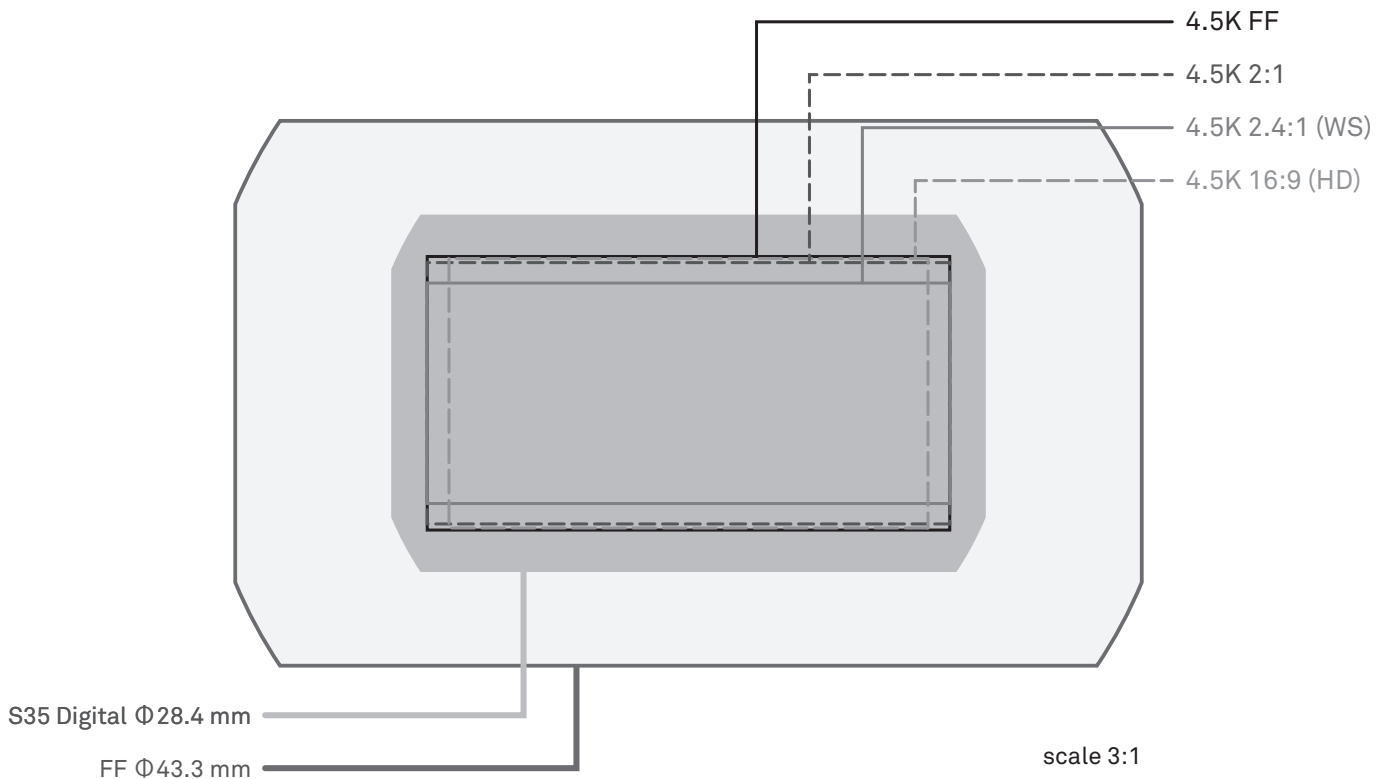

Image Coverage

SIGMA

SIGMA CINE LENS

Image coverage on RED cameras

WEAPON DRAGON / SCARLET-W DRAGON / EPIC DRAGON / SCARLET DRAGON					
Resolution	Dimensions (mm)			Image Coverage	
	Width	Height	Diagonal	S35 Digital Φ28.4 mm	FF Φ43.3 mm
5K FF	25.6	13.5	28.94	NO	YES
5K 2:1	25.6	12.8	28.62	NO	YES
5K 2.4:1 (WS)	25.6	10.8	27.78	YES	YES
5K 16:9 (HD)	24	13.5	27.54	YES	YES

Image Coverage

SIGMA

SIGMA CINE LENS

Image coverage on RED cameras

WEAPON DRAGON / SCARLET-W DRAGON / EPIC DRAGON / SCARLET DRAGON					
Resolution	Dimensions (mm)			Image Coverage	
	Width	Height	Diagonal	S35 Digital Φ28.4 mm	FF Φ43.3 mm
4.5K FF	23.04	12.06	26.01	YES	YES
4.5K 2:1	23.04	11.52	25.76	YES	YES
4.5K 2.4:1 (WS)	23.04	9.72	25.01	YES	YES
4.5K 16:9 (HD)	21.12	11.88	24.23	YES	YES

Image Coverage

SIGMA

SIGMA CINE LENS

Image coverage on RED cameras

RAVEN DRAGON					
Resolution	Dimensions (mm)			Image Coverage	
	Width	Height	Diagonal	S35 Digital Φ28.4 mm	FF Φ43.3 mm
4.5K 2.1:1	23.04	10.8	25.45	YES	YES
4.5K 2.4:1 (WS)	23.04	9.72	25.01	YES	YES

Image Coverage

SIGMA

SIGMA CINE LENS

Image coverage on RED cameras

WEAPON DRAGON / SCARLET-W DRAGON / EPIC DRAGON / SCARLET DRAGON / RAVEN DRAGON					
Resolution	Dimensions (mm)			Image Coverage	
	Width	Height	Diagonal	S35 Digital Φ28.4 mm	FF Φ43.3 mm
4K FF	20.48	10.8	23.15	YES	YES
4K 2:1	20.48	10.24	22.9	YES	YES
4K 2.4:1 (WS)	20.48	8.64	22.23	YES	YES
4K 16:9 (HD)	19.2	10.8	22.03	YES	YES