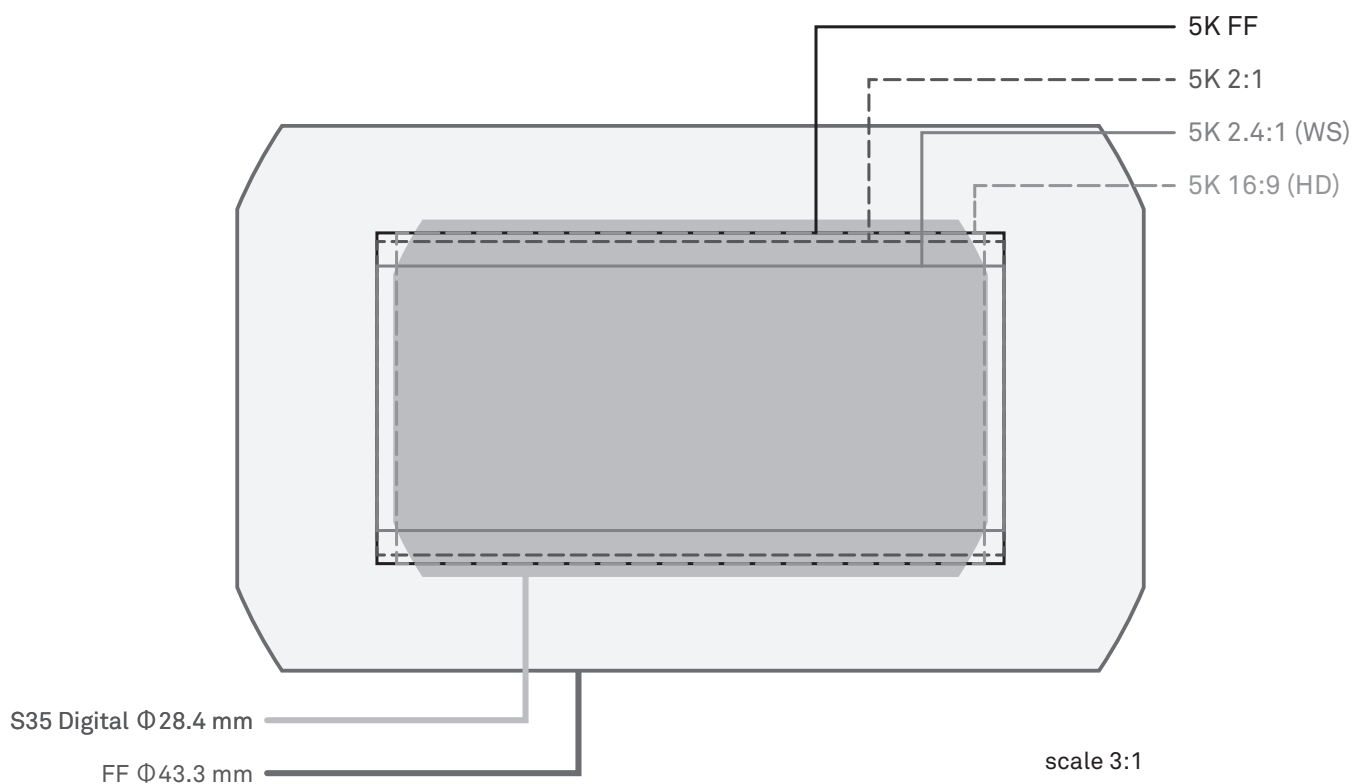

Image Coverage

SIGMA

SIGMA CINE LENS

Image coverage on RED cameras

WEAPON DRAGON / SCARLET-W DRAGON / EPIC DRAGON / SCARLET DRAGON / RAVEN DRAGON					
Resolution	Dimensions (mm)			Image Coverage	
	Width	Height	Diagonal	S35 Digital Φ28.4 mm	FF Φ43.3 mm
4K FF	20.48	10.8	23.15	YES	YES
4K 2:1	20.48	10.24	22.9	YES	YES
4K 2.4:1 (WS)	20.48	8.64	22.23	YES	YES
4K 16:9 (HD)	19.2	10.8	22.03	YES	YES

Image Coverage

SIGMA

SIGMA CINE LENS

Image coverage on RED cameras

EPIC MYSTERIUM-X / SCARLET MYSTERIUM-X					
Resolution	Dimensions (mm)			Image Coverage	
	Width	Height	Diagonal	S35 Digital Φ28.4 mm	FF Φ43.3 mm
5K FF	27.65	14.58	31.26	NO	YES
5K 2:1	27.65	13.82	30.91	NO	YES
5K 2.4:1 (WS)	27.65	11.66	30.01	NO	YES
5K 16:9 (HD)	25.92	14.58	29.74	NO	YES

Image Coverage

SIGMA

SIGMA CINE LENS

Image coverage on RED cameras

EPIC MYSTERIUM-X / SCARLET MYSTERIUM-X					
Resolution	Dimensions (mm)			Image Coverage	
	Width	Height	Diagonal	S35 Digital Φ28.4 mm	FF Φ43.3 mm
4K FF	22.12	11.66	25.01	YES	YES
4K 2.4:1 (WS)	22.12	9.22	23.96	YES	YES
4K 16:9 (HD)	20.74	11.66	23.79	YES	YES