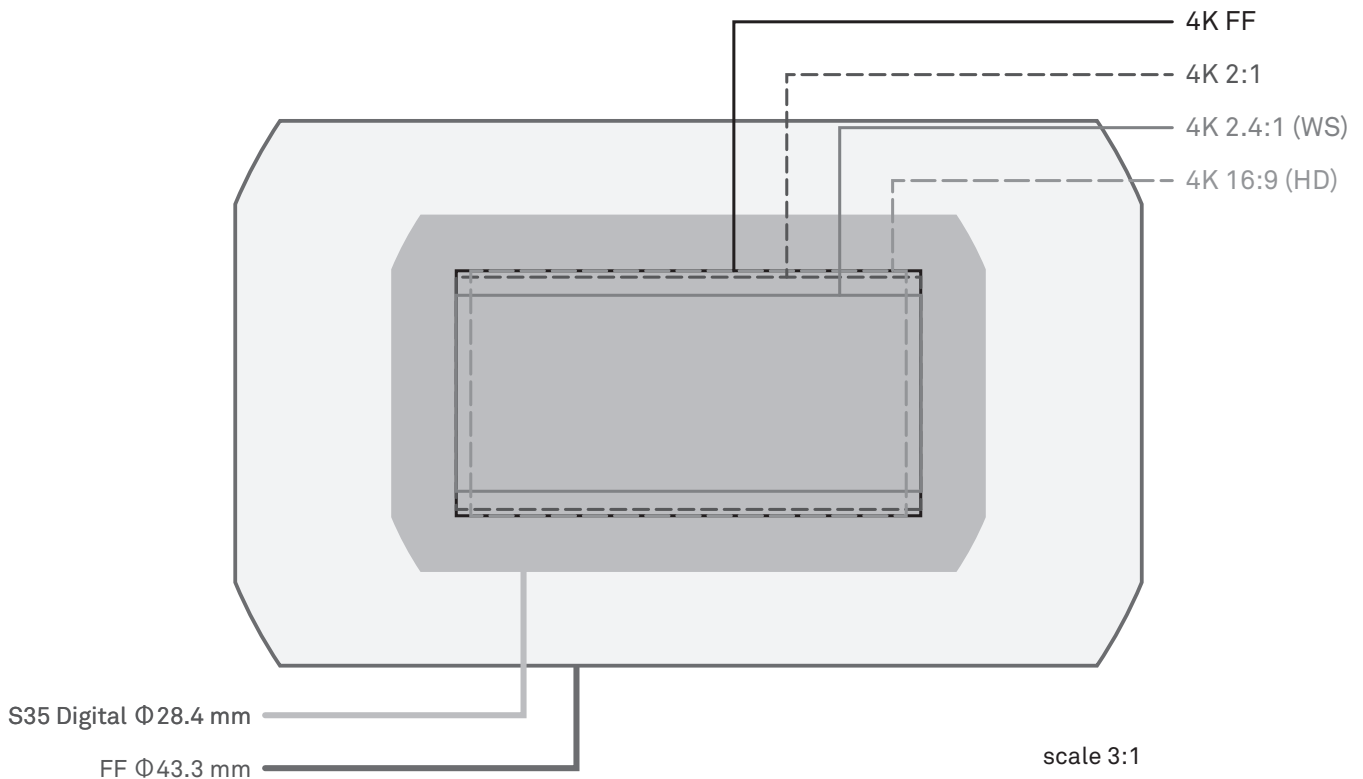

Image Coverage

SIGMA

SIGMA CINE LENS

Image coverage on RED cameras

RAVEN DRAGON					
Resolution	Dimensions (mm)			Image Coverage	
	Width	Height	Diagonal	S35 Digital Φ28.4 mm	FF Φ43.3 mm
4.5K 2.1:1	23.04	10.8	25.45	YES	YES
4.5K 2.4:1 (WS)	23.04	9.72	25.01	YES	YES

Image Coverage

SIGMA

SIGMA CINE LENS

Image coverage on RED cameras

WEAPON DRAGON / SCARLET-W DRAGON / EPIC DRAGON / SCARLET DRAGON / RAVEN DRAGON					
Resolution	Dimensions (mm)			Image Coverage	
	Width	Height	Diagonal	S35 Digital Φ28.4 mm	FF Φ43.3 mm
4K FF	20.48	10.8	23.15	YES	YES
4K 2:1	20.48	10.24	22.9	YES	YES
4K 2.4:1 (WS)	20.48	8.64	22.23	YES	YES
4K 16:9 (HD)	19.2	10.8	22.03	YES	YES

Image Coverage

SIGMA

SIGMA CINE LENS

Image coverage on RED cameras

EPIC MYSTERIUM-X / SCARLET MYSTERIUM-X					
Resolution	Dimensions (mm)			Image Coverage	
	Width	Height	Diagonal	S35 Digital Φ28.4 mm	FF Φ43.3 mm
5K FF	27.65	14.58	31.26	NO	YES
5K 2:1	27.65	13.82	30.91	NO	YES
5K 2.4:1 (WS)	27.65	11.66	30.01	NO	YES
5K 16:9 (HD)	25.92	14.58	29.74	NO	YES

Image Coverage

SIGMA

SIGMA CINE LENS

Image coverage on RED cameras

EPIC MYSTERIUM-X / SCARLET MYSTERIUM-X					
Resolution	Dimensions (mm)			Image Coverage	
	Width	Height	Diagonal	S35 Digital Φ28.4 mm	FF Φ43.3 mm
4K FF	22.12	11.66	25.01	YES	YES
4K 2.4:1 (WS)	22.12	9.22	23.96	YES	YES
4K 16:9 (HD)	20.74	11.66	23.79	YES	YES