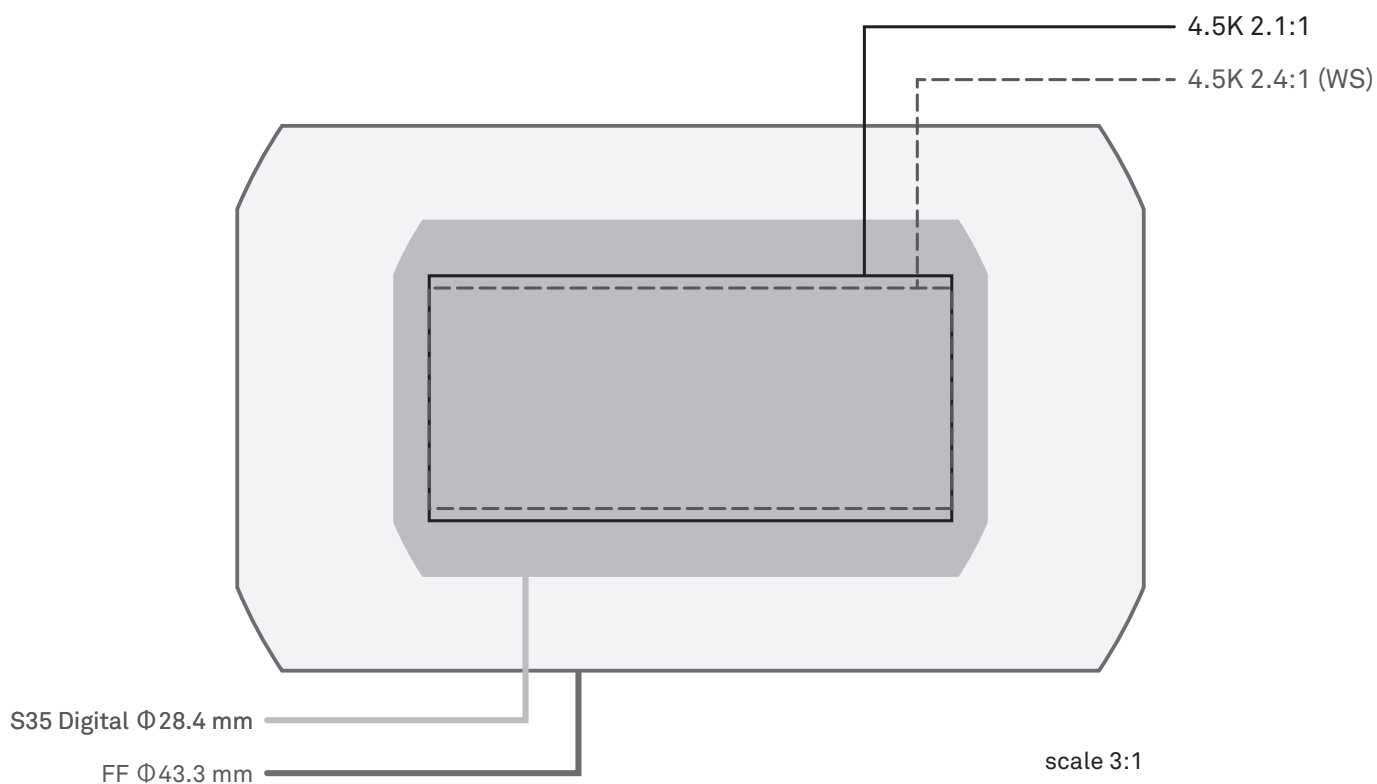

Image Coverage

SIGMA

SIGMA CINE LENS

Image coverage on RED cameras

WEAPON DRAGON / SCARLET-W DRAGON / EPIC DRAGON / SCARLET DRAGON					
Resolution	Dimensions (mm)			Image Coverage	
	Width	Height	Diagonal	S35 Digital Φ28.4 mm	FF Φ43.3 mm
4.5K FF	23.04	12.06	26.01	YES	YES
4.5K 2:1	23.04	11.52	25.76	YES	YES
4.5K 2.4:1 (WS)	23.04	9.72	25.01	YES	YES
4.5K 16:9 (HD)	21.12	11.88	24.23	YES	YES

Image Coverage

SIGMA

SIGMA CINE LENS

Image coverage on RED cameras

RAVEN DRAGON					
Resolution	Dimensions (mm)			Image Coverage	
	Width	Height	Diagonal	S35 Digital Φ28.4 mm	FF Φ43.3 mm
4.5K 2.1:1	23.04	10.8	25.45	YES	YES
4.5K 2.4:1 (WS)	23.04	9.72	25.01	YES	YES

Image Coverage

SIGMA

SIGMA CINE LENS

Image coverage on RED cameras

WEAPON DRAGON / SCARLET-W DRAGON / EPIC DRAGON / SCARLET DRAGON / RAVEN DRAGON					
Resolution	Dimensions (mm)			Image Coverage	
	Width	Height	Diagonal	S35 Digital Φ28.4 mm	FF Φ43.3 mm
4K FF	20.48	10.8	23.15	YES	YES
4K 2:1	20.48	10.24	22.9	YES	YES
4K 2.4:1 (WS)	20.48	8.64	22.23	YES	YES
4K 16:9 (HD)	19.2	10.8	22.03	YES	YES

Image Coverage

SIGMA

SIGMA CINE LENS

Image coverage on RED cameras

EPIC MYSTERIUM-X / SCARLET MYSTERIUM-X					
Resolution	Dimensions (mm)			Image Coverage	
	Width	Height	Diagonal	S35 Digital Φ28.4 mm	FF Φ43.3 mm
5K FF	27.65	14.58	31.26	NO	YES
5K 2:1	27.65	13.82	30.91	NO	YES
5K 2.4:1 (WS)	27.65	11.66	30.01	NO	YES
5K 16:9 (HD)	25.92	14.58	29.74	NO	YES