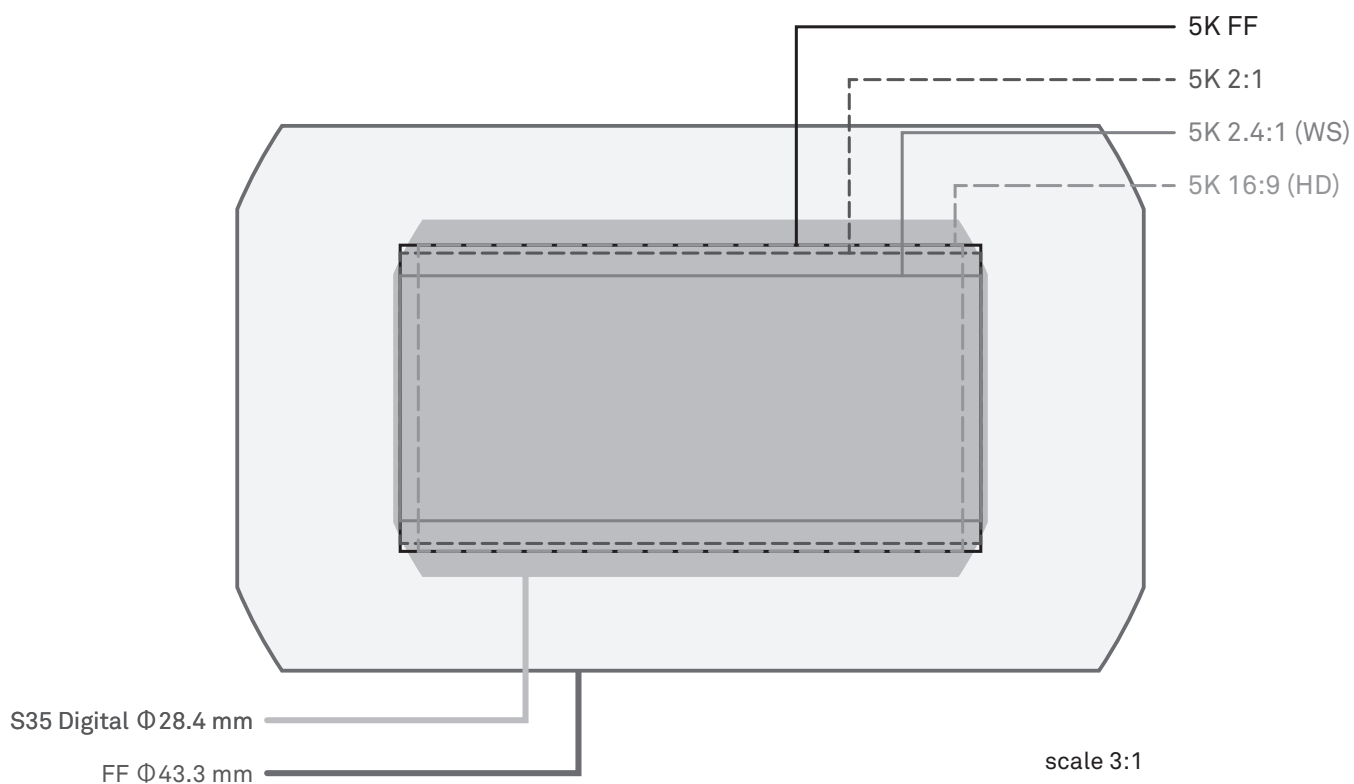

SIGMA

SIGMA CINE LENS

Image coverage on RED cameras

WEAPON DRAGON / EPIC DRAGON / SCARLET DRAGON					
Resolution	Dimensions (mm)			Image Coverage	
	Width	Height	Diagonal	S35 Digital Φ28.4 mm	FF Φ43.3 mm
6K FF	30.72	15.8	34.55	NO	YES
6K 2:1	30.72	15.36	34.35	NO	YES
6K 2.4:1 (WS)	30.72	12.96	33.34	NO	YES
6K 16:9 (HD)	27.84	15.66	31.94	NO	YES

Image Coverage

SIGMA

SIGMA CINE LENS

Image coverage on RED cameras

WEAPON DRAGON / SCARLET-W DRAGON / EPIC DRAGON / SCARLET DRAGON					
Resolution	Dimensions (mm)			Image Coverage	
	Width	Height	Diagonal	S35 Digital Φ28.4 mm	FF Φ43.3 mm
5K FF	25.6	13.5	28.94	NO	YES
5K 2:1	25.6	12.8	28.62	NO	YES
5K 2.4:1 (WS)	25.6	10.8	27.78	YES	YES
5K 16:9 (HD)	24	13.5	27.54	YES	YES

Image Coverage

SIGMA

SIGMA CINE LENS

Image coverage on RED cameras

WEAPON DRAGON / SCARLET-W DRAGON / EPIC DRAGON / SCARLET DRAGON					
Resolution	Dimensions (mm)			Image Coverage	
	Width	Height	Diagonal	S35 Digital Φ28.4 mm	FF Φ43.3 mm
4.5K FF	23.04	12.06	26.01	YES	YES
4.5K 2:1	23.04	11.52	25.76	YES	YES
4.5K 2.4:1 (WS)	23.04	9.72	25.01	YES	YES
4.5K 16:9 (HD)	21.12	11.88	24.23	YES	YES

Image Coverage

SIGMA

SIGMA CINE LENS

Image coverage on RED cameras

RAVEN DRAGON					
Resolution	Dimensions (mm)			Image Coverage	
	Width	Height	Diagonal	S35 Digital Φ28.4 mm	FF Φ43.3 mm
4.5K 2.1:1	23.04	10.8	25.45	YES	YES
4.5K 2.4:1 (WS)	23.04	9.72	25.01	YES	YES